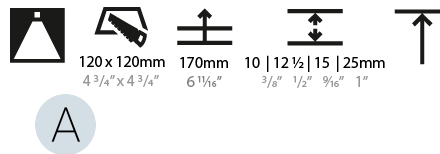

PHYSICAL

Shape: Square
Length (mm): 106
Length (in): 4 3/16
Width (mm): 106
Width (in): 4 3/16
Height (mm): 150
Height (in): 5 7/8
Ceiling Thickness (mm): 10 / 12.5 / 15 / 25
Ceiling Thickness (in): 3/8 or 1/2 or 9/16 or 1
Min. Recessing Depth (mm): 170
Min. Recessing Depth (in): 6 11/16
Light Distribution: Downlight
Weight (kg): 0.769
Weight (lbs): 1.69
Fixture Finish: SSR / BKV / CWI / CRY / HAB / UFT / ITA / RUA / FTG / MYG / LOD / PUS / FRO / FUP / KIA / POP / BLS / SPG / MEY / GOH / GUM / CHC / COM / ABZ / JAG / OBR / MOS / ROR
Fixture Material: Aluminum Die Cast
Cut-out Measurements: 120mm / 4 3/4" x 120mm / 4 3/4"
Upon Request: Unique Ceiling Thickness

ELECTRICAL

Lamp Type: LED (Zhaga Standard)
Input Wattage (W): 16.5
Total Output Wattage (W): 14.7
Dimming: Dali Dimming
Driver Included: No
Driver Location: Recessed Housing
Driver Type: Constant Current - 120Vac
Driver Class: Class 2
Housing: See Components
Input Voltage (V): 120
Constant Current (MA): 350

LED

Number of LEDs: 1
Max. Delivered Lumen (lm): 770
Nominal Lumen (lm): 1140
CRI: >90 CRI
Lamp Life (hrs): 50000
Upon Request: RGB-W Tunable White Special Color Temperature Special LED

OPTICAL

Reflector: 20 / 40 / 60
Upon Request: Special Beam Angles

RATINGS AND CERTIFICATIONS

Certified By: Certified for North American Standards

IP rating: IP20
Zaneen Company Inc. © 2024, T 1800-388-3382, F 416-247-9319, www.zaneen.com