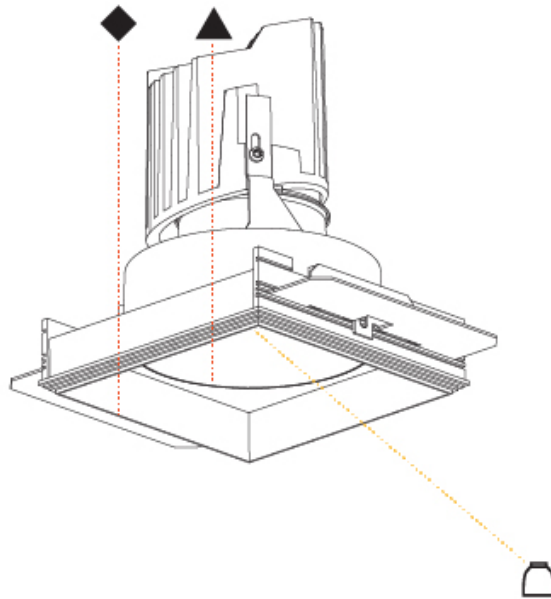

BIONIQ SQUARE DEEP TRIMLESS

A35218-

PROJECT	_____
TYPE	_____
SPECIFIER	_____
QUANTITY	_____
DATE	_____