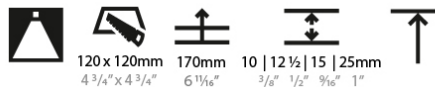

PHYSICAL

Shape: Square
Length (mm): 106
Length (in): 4 ³/₁₆
Width (mm): 106
Width (in): 4 ³/₁₆
Height (mm): 150
Height (in): 5 ⁷/₈
Ceiling Thickness (mm): 10 / 12.5 / 15 / 25
Ceiling Thickness (in): 3/8 or 1/2 or 9/16 or 1
Min. Recessing Depth (mm): 170
Min. Recessing Depth (in): 6 ¹¹/₁₆
Light Distribution: Downlight
Weight (kg): 0.717
Weight (lbs): 1.58
Fixture Finish: SSR / BKV / CWI / CRY / HAB / UFT / ITA / RUA / FTG / MYG / LOD / PUS / FRO / FUP / KIA / POP / BLS / SPG / MEY / GOH / GUM / CHC / COM / ABZ / JAG / OBR / MOS / ROR
Fixture Material: Aluminum Die Cast
Cut-out Measurements: 120mm / 4 3/4" x 120mm / 4 3/4"
Upon Request: Unique Ceiling Thickness

ELECTRICAL

Lamp Type: LED (Zhaga Standard)
Input Wattage (W): 15.5
Total Output Wattage (W): 14.5
Dimming: Tri-Mode (Non-Dimming and Phase Dimming (120Vac only) and 0-10V Dimming)
Driver Included: No
Driver Location: Recessed Housing
Driver Type: Constant Current - Universal
Driver Class: Class 2
Housing: See components
Input Voltage (V): 120 - 277
Constant Current (MA): 500

LED

Number of LEDs: 1
Color Temperature (°K): 2700 / 3000 / 3500 / 4000
Max. Delivered Lumen (lm): 940 / 980 / 1029 / 1050
Nominal Lumen (lm): 1386 / 1438 / 1511 / 1542
CRI: >90 CRI
Efficiency (%): 87.9 / 88.4 / 87.9
Lamp Life (hrs): 50000
Upon Request: RGB-W Tunable White Special Color Temperature Special LED

OPTICAL

Reflector: 20 / 40 / 60
Upon Request: Special Beam Angles

RATINGS AND CERTIFICATIONS