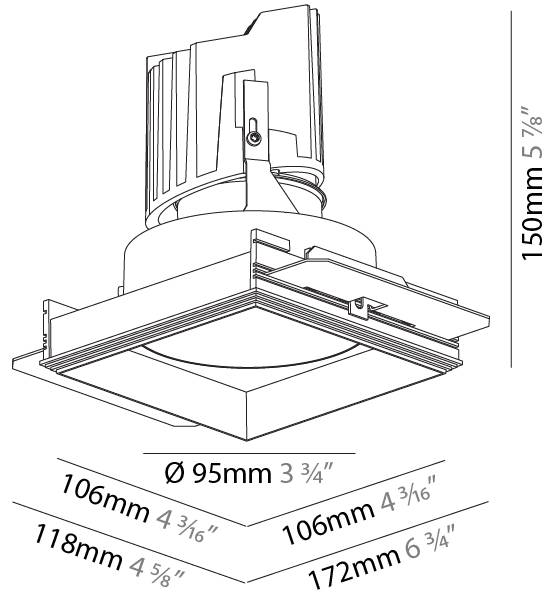

GENERAL

Series: Bioniq
Subseries: Bioniq Square Deep
Brand: Prolicht
Division: Architectural
Mounting Type: Trimless
Mounting Location: Ceiling
Subcategory: Downlight

PHYSICAL

Diameter (mm): 95
Diameter (in): 3 3/4
Length (mm): 106
Length (in): 4 3/16
Width (mm): 106
Width (in): 4 3/16
Height (mm): 150
Height (in): 5 7/8
Ceiling Thickness (mm): 10 / 12.5 / 15 / 25
Ceiling Thickness (in): 3/8 or 1/2 or 9/16 or 1
Min. Recessing Depth (mm): 170
Min. Recessing Depth (in): 6 11/16
Light Distribution: Downlight
Weight (kg): 0.688
Weight (lbs): 1.52
Fixture Finish: SSR / BKV / CWI / CRY / HAB / UFT / ITA / RUA / FTG / MYG / LOD / PUS / FRO / FUP / KIA / POP / BLS / SPG / MEY / GOH / GUM / CHC / COM / ABZ / JAG / OBR / MOS / ROR
Fixture Material: Aluminum Die Cast
Cut-out Measurements: 120mm / 4 3/4" x 120mm / 4 3/4"
Upon Request: Unique Ceiling Thickness

ELECTRICAL

Lamp Type: LED (Zhaga Standard)
Input Wattage (W): 16.5
Total Output Wattage (W): 14.7
Dimming: Dali Dimming
Driver Included: No
Driver Location: Recessed Housing
Driver Type: Constant Current - 120Vac
Driver Class: Class 2
Housing: See Components
Input Voltage (V): 120
Constant Current (MA): 350

LED

Number of LEDs: 1
Color Temperature (°K): Warm Dim
Max. Delivered Lumen (lm): 770
Nominal Lumen (lm): 1140
CRI: >90 CRI
Lamp Life (hrs): 50000
Upon Request: RGB-W Tunable White Special Color Temperature Special LED

OPTICAL

Reflector: 20 / 40 / 60
Upon Request: Special Beam Angles

RATINGS AND CERTIFICATIONS

Zaneen Group, Inc. 1600 988 3382, F 416-247-9319, www.zaneen.com

Certified By: Certified for North American Standards
In a constant effort to supply the best product, we reserve the right to change specifications or materials without notice. The most recent specification sheets are found at zaneen.com