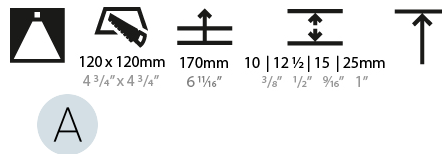

GENERAL

Series: Bioniq
Subseries: Bioniq Square Deep
Brand: Prolicht
Division: Architectural
Mounting Type: Trimless
Mounting Location: Ceiling
Subcategory: Downlight

PHYSICAL

Diameter (mm): 95
Diameter (in): 3 3/4
Length (mm): 106
Length (in): 4 3/16
Width (mm): 106
Width (in): 4 3/16
Height (mm): 150
Height (in): 5 7/8
Ceiling Thickness (mm): 10 / 12.5 / 15 / 25
Ceiling Thickness (in): 3/8 or 1/2 or 9/16 or 1
Min. Recessing Depth (mm): 170
Min. Recessing Depth (in): 6 11/16
Light Distribution: Downlight
Weight (kg): 0.688
Weight (lbs): 1.52
Fixture Finish: SSR / BKV / CWI / CRY / HAB / UFT / ITA / RUA / FTG / MYG / LOD / PUS / FRO / FUP / KIA / POP / BLS / SPG / MEY / GOH / GUM / CHC / COM / ABZ / JAG / OBR / MOS / ROR
Fixture Material: Aluminum Die Cast
Cut-out Measurements: 120mm / 4 3/4" x 120mm / 4 3/4"
Upon Request: Unique Ceiling Thickness

ELECTRICAL

Lamp Type: LED (Zhaga Standard)
Input Wattage (W): 16.5
Total Output Wattage (W): 14.7
Dimming: Dali Dimming
Driver Included: No
Driver Location: Recessed Housing
Driver Type: Constant Current - 120Vac
Driver Class: Class 2
Housing: See Components
Input Voltage (V): 120
Constant Current (MA): 350

LED

Number of LEDs: 1
Color Temperature (°K): Warm Dim
Max. Delivered Lumen (lm): 770
Nominal Lumen (lm): 1140
CRI: >90 CRI
Lamp Life (hrs): 50000
Upon Request: RGB-W Tunable White Special Color Temperature Special LED

OPTICAL

Reflector: 20 / 40 / 60
Upon Request: Special Beam Angles

RATINGS AND CERTIFICATIONS

Zaneen Group, Inc. 1600 988 3382, F 416-247-9319, www.zaneen.com

Certified By: Certified for North American Standards
In a constant effort to supply the best product, we reserve the right to change specifications or materials without notice. The most recent specification sheets are found at zaneen.com