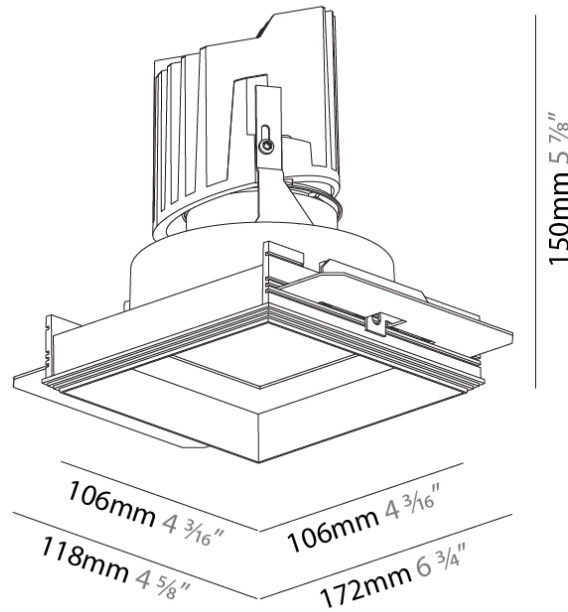

PHYSICAL

Shape: Square
Length (mm): 106
Length (in): 4 ³/₁₆
Width (mm): 106
Width (in): 4 ³/₁₆
Height (mm): 150
Height (in): 5 ⁷/₈
Ceiling Thickness (mm): 10 / 12.5 / 15 / 25
Ceiling Thickness (in): 3/8 or 1/2 or 9/16 or 1
Min. Recessing Depth (mm): 170
Min. Recessing Depth (in): 6 ¹¹/₁₆
Light Distribution: Downlight
Weight (kg): 0.717
Weight (lbs): 1.58
Fixture Finish: SSR / BKV / CWI / CRY / HAB / UFT / ITA / RUA / FTG / MYG / LOD / PUS / FRO / FUP / KIA / POP / BLS / SPG / MEY / GOH / GUM / CHC / COM / ABZ / JAG / OBR / MOS / ROR
Fixture Material: Aluminum Die Cast
Cut-out Measurements: 120mm / 4 3/4" x 120mm / 4 3/4"
Upon Request: Unique Ceiling Thickness

ELECTRICAL

Lamp Type: LED (Zhaga Standard)
Input Wattage (W): 15.5
Total Output Wattage (W): 14.5
Dimming: Tri-Mode (Non-Dimming and Phase Dimming (120Vac only) and 0-10V Dimming)
Driver Included: No
Driver Location: Recessed Housing
Driver Type: Constant Current - Universal
Driver Class: Class 2
Housing: See components
Input Voltage (V): 120 - 277
Constant Current (MA): 500

LED

Number of LEDs: 1
Color Temperature (°K): 2700 / 3000 / 3500 / 4000
Max. Delivered Lumen (lm): 940 / 980 / 1029 / 1050
Nominal Lumen (lm): 1386 / 1438 / 1511 / 1542
CRI: >90 CRI
Efficiency (%): 87.9 / 88.4 / 87.9
Lamp Life (hrs): 50000
Upon Request: RGB-W Tunable White Special Color Temperature Special LED

OPTICAL

Reflector: 20 / 40 / 60
Upon Request: Special Beam Angles

RATINGS AND CERTIFICATIONS