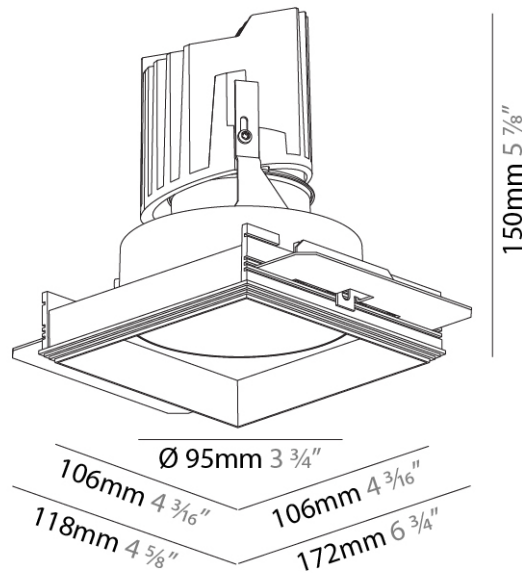

PHYSICAL

Shape: Square
Diameter (mm): 95
Diameter (in): 3 3/4
Length (mm): 106
Length (in): 4 3/16
Width (mm): 106
Width (in): 4 3/16
Depth (mm): 150
Depth (in): 5 7/8
Ceiling Thickness (mm): 10 / 12.5 / 15 / 25
Ceiling Thickness (in): 3/8 or 1/2 or 9/16 or 1
Min. Recessing Depth (mm): 170
Min. Recessing Depth (in): 6 11/16
Light Distribution: Downlight
Weight (kg): 0.705
Weight (lbs): 1.55
Fixture Finish: SSR / BKV / CWI / CRY / HAB / UFT / ITA / RUA / FTG / MYG / LOD / PUS / FRO / FUP / KIA / POP / BLS / SPG / MEY / GOH / GUM / CHC / COM / ABZ / JAG / OBR / MOS / ROR
Fixture Material: Aluminum Die Cast
Cut-out Measurements: 120mm / 4 3/4" x 120mm / 4 3/4"
Upon Request: Unique Ceiling Thickness

ELECTRICAL

Lamp Type: LED (Zhaga Standard)
Input Wattage (W): 15.5
Total Output Wattage (W): 14.5
Dimming: Tri-Mode (Non-Dimming and Phase Dimming (120Vac only) and 0-10V Dimming)
Driver Included: No
Driver Location: Recessed Housing
Driver Type: Constant Current - Universal
Driver Class: Class 2
Housing: See components
Input Voltage (V): 120 - 277
Constant Current (MA): 500

LED

Number of LEDs: 1
Color Temperature (°K): 2700 / 3000 / 3500 / 4000
Max. Delivered Lumen (lm): 940 / 980 / 1029 / 1050
Nominal Lumen (lm): 1386 / 1438 / 1511 / 1542
CRI: >90 CRI
Efficiency (%): 87.9 / 88.4 / 87.9
Lamp Life (hrs): 50000
Upon Request: RGB-W Tunable White Special Color Temperature Special LED

OPTICAL

Reflector: 20 / 40 / 60
Upon Request: Special Beam Angles

RATINGS AND CERTIFICATIONS
© 2024 Zaneen Lighting, Inc. 188-3382, F 416-247-9319, www.zaneen.com

Available for international specifications by adding 'INT' at the end of the existing Model #. For assistance on 'custom' specifications, contact zteam@zaneen.com.
In a constant effort to supply the best product, we reserve the right to change specifications or materials without notice. The most recent specification sheets are found at zaneen.com
IP rating: IP20